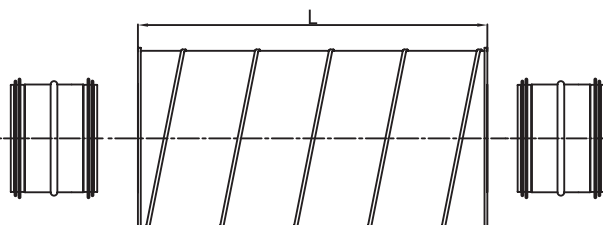

Insulation:

Insulation material: rock wool.
Insulation type: trimmed from reel, flexible.

Available materials — Product code examples

- SIBRL-...-...-... — galvanized steel sheet
- SIBRL-K-...-...-... — 1.4301/304 stainless steel sheet
- SIBRL-K-...-...-...-316L — 1.4404/316L stainless steel sheet
- SIBRL-A-...-...-... — aluminium sheet

Product code examples

Product code: **SIBRL - aaa - bbb**

type _____

$\varnothing d_1$ _____

L _____

Dimensions

Cross-section for specific types of SIBL and SIBRL, $d_1 \leq 315$ mm.

Not applicable to the diameter sizes: D-100, D-125, D-160, D-200, D-250 with 50 mm thick insulation.

Cross-section of SIBL and SIBRL with 50 mm thick insulation; designed for the diameter sizes: D-100, D-125, D-160, D-200, D-250.

The silencers are fabricated with press-formed covers.

Cross-section for specific types of SIBL and SIBRL, $d_1 > 315$ mm

Dimensions