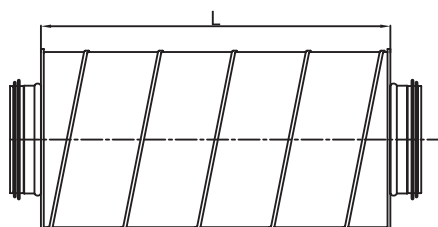

Insulation:

Insulation material: rock wool.
Insulation type: trimmed from reel, flexible.

Available materials — Product code examples

- SIBRL-...-...-... — galvanized steel sheet
- SIBRL-K-...-...-... — 1.4301/304 stainless steel sheet
- SIBRL-K-...-...-...-316L — 1.4404/316L stainless steel sheet
- SIBRL-A-...-...-... — aluminium sheet

Product code examples

Product code: **SIBRL - aaa - bbb**

type _____

$\varnothing d_1$ _____

L _____

Dimensions

Cross-section for specific types of SIBL and SIBRL, $d_1 \leq 315$ mm.

Not applicable to the diameter sizes: D-100, D-125, D-160, D-200, D-250 with 50 mm thick insulation.

Cross-section of SIBL and SIBRL with 50 mm thick insulation; designed for the diameter sizes: D-100, D-125, D-160, D-200, D-250.

The silencers are fabricated with press-formed covers.

Cross-section for specific types of SIBL and SIBRL, $d_1 > 315$ mm

Dimensions