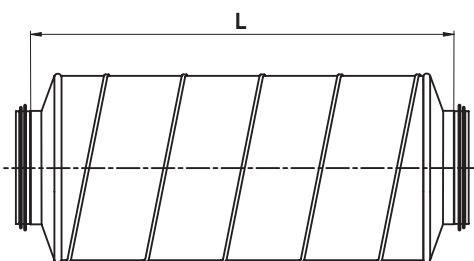

Insulation:

Insulation material: rock wool.
Insulation type: trimmed from reel, flexible.

Available materials — Product code examples

- SIBRL-...-...-... — galvanized steel sheet
- SIBRL-K-...-...-... — 1.4301/304 stainless steel sheet
- SIBRL-K-...-...-...-316L — 1.4404/316L stainless steel sheet
- SIBRL-A-...-...-... — aluminium sheet

Product code examples

Product code: **SIBRL - aaa - bbb**

type _____

$\varnothing d_1$ _____

L _____

Dimensions

Cross-section for specific types of SIBL and SIBRL, $d_1 \leq 315$ mm.

Not applicable to the diameter sizes: D-100, D-125, D-160, D-200, D-250 with 50 mm thick insulation.

Cross-section of SIBL and SIBRL with 50 mm thick insulation; designed for the diameter sizes: D-100, D-125, D-160, D-200, D-250.

The silencers are fabricated with press-formed covers.

Cross-section for specific types of SIBL and SIBRL, $d_1 > 315$ mm

Dimensions