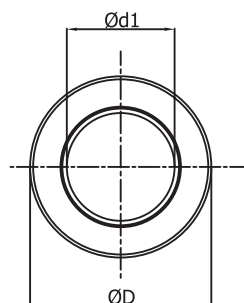

Product code examples

Product code: **SIBRL - aaa - bbb**

type _____

$\varnothing d_1$ _____

L _____

Dimensions

Cross-section for specific types of SIBL and SIBRL, $d_1 \leq 315$ mm.

Not applicable to the diameter sizes: D-100, D-125, D-160, D-200, D-250 with 50 mm thick insulation.

Cross-section of SIBL and SIBRL with 50 mm thick insulation; designed for the diameter sizes: D-100, D-125, D-160, D-200, D-250.

The silencers are fabricated with press-formed covers.

Cross-section for specific types of SIBL and SIBRL, $d_1 > 315$ mm

Round silencers

SIBRL

Dimensions

SIBRL-10 — 100 mm insulation

Description	$\varnothing d_{1\text{ nom}}$ (mm)	$D_{\text{ nom}}$ (mm)	L (mm)	Sound insulation (dB) at frequency (Hz)						
				125	250	500	1000	2000	4000	
SIBRL 315-1000	315	500	1000	8	20	34	43	52	37	30
315-1200	315	500	1200	11	22	37	46	54	40	35
SIBRL 400-1000	400	600	1000	8	18	30	37	42	28	39
400-1200	400	600	1200	10	22	33	44	44	31	43
400-1500	400	600	1500	12	27	29	47	47	34	53
SIBRL 500-1000	500	710	1000	7	16	26	31	32	20	46
500-1200	500	710	1200	8	17	29	37	37	22	53
500-1500	500	710	1500	9	25	37	45	43	25	67
SIBRL 630-1000	630	900	1000	6	14	21	26	24	16	59
630-1200	630	900	1200	8	16	26	30	27	18	68
630-1500	630	900	1500	9	20	31	37	31	20	87
SIBRL 800-1000	800	1000	1000	5	10	17	21	20	14	84
800-1200	800	1000	1200	6	12	19	24	23	16	99
800-1500	800	1000	1500	7	16	25	30	26	18	112

Dimensions