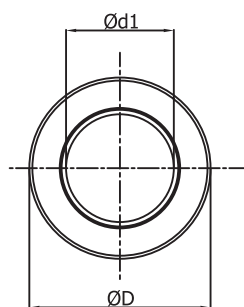

Product code examples

Product code: **SIBRL - aaa - bbb**

type _____

$\varnothing d_1$ _____

L _____

Dimensions

Cross-section for specific types of SIBL and SIBRL, $d_1 \leq 315$ mm.

Not applicable to the diameter sizes: D-100, D-125, D-160, D-200, D-250 with 50 mm thick insulation.

Cross-section of SIBL and SIBRL with 50 mm thick insulation; designed for the diameter sizes: D-100, D-125, D-160, D-200, D-250.

The silencers are fabricated with press-formed covers.

Cross-section for specific types of SIBL and SIBRL, $d_1 > 315$ mm

Round silencers

SIBRL

Dimensions

SIBRL-10 — 100 mm insulation

Description	$\varnothing d_{1\text{ nom}}$ (mm)	$D_{\text{ nom}}$ (mm)	L (mm)	Sound insulation (dB) at frequency (Hz)						
				125	250	500	1000	2000	4000	
SIBRL 315-1000	315	500	1000	8	20	34	43	52	37	30
315-1200	315	500	1200	11	22	37	46	54	40	35
SIBRL 400-1000	400	600	1000	8	18	30	37	42	28	39
400-1200	400	600	1200	10	22	33	44	44	31	43
400-1500	400	600	1500	12	27	29	47	47	34	53
SIBRL 500-1000	500	710	1000	7	16	26	31	32	20	46
500-1200	500	710	1200	8	17	29	37	37	22	53
500-1500	500	710	1500	9	25	37	45	43	25	67
SIBRL 630-1000	630	900	1000	6	14	21	26	24	16	59
630-1200	630	900	1200	8	16	26	30	27	18	68
630-1500	630	900	1500	9	20	31	37	31	20	87
SIBRL 800-1000	800	1000	1000	5	10	17	21	20	14	84
800-1200	800	1000	1200	6	12	19	24	23	16	99
800-1500	800	1000	1500	7	16	25	30	26	18	112

Dimensions