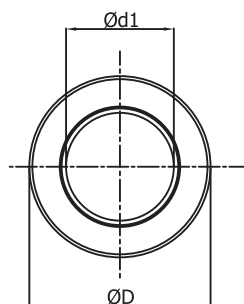

Product code examples

Product code: **SIBRL - aaa - bbb**

type _____

$\varnothing d_1$ _____

L _____

Dimensions

Cross-section for specific types of SIBL and SIBRL, $d_1 \leq 315$ mm.

Not applicable to the diameter sizes: D-100, D-125, D-160, D-200, D-250 with 50 mm thick insulation.

Cross-section of SIBL and SIBRL with 50 mm thick insulation; designed for the diameter sizes: D-100, D-125, D-160, D-200, D-250.

The silencers are fabricated with press-formed covers.

Cross-section for specific types of SIBL and SIBRL, $d_1 > 315$ mm

Round silencers

SIBRL

Dimensions

SIBRL-10 — 100 mm insulation

Description	$\varnothing d_{1\text{ nom}}$ (mm)	$D_{\text{ nom}}$ (mm)	L (mm)	Sound insulation (dB) at frequency (Hz)						
				125	250	500	1000	2000	4000	
SIBRL 315-1000	315	500	1000	8	20	34	43	52	37	30
315-1200	315	500	1200	11	22	37	46	54	40	35
SIBRL 400-1000	400	600	1000	8	18	30	37	42	28	39
400-1200	400	600	1200	10	22	33	44	44	31	43
400-1500	400	600	1500	12	27	29	47	47	34	53
SIBRL 500-1000	500	710	1000	7	16	26	31	32	20	46
500-1200	500	710	1200	8	17	29	37	37	22	53
500-1500	500	710	1500	9	25	37	45	43	25	67
SIBRL 630-1000	630	900	1000	6	14	21	26	24	16	59
630-1200	630	900	1200	8	16	26	30	27	18	68
630-1500	630	900	1500	9	20	31	37	31	20	87
SIBRL 800-1000	800	1000	1000	5	10	17	21	20	14	84
800-1200	800	1000	1200	6	12	19	24	23	16	99
800-1500	800	1000	1500	7	16	25	30	26	18	112

Dimensions